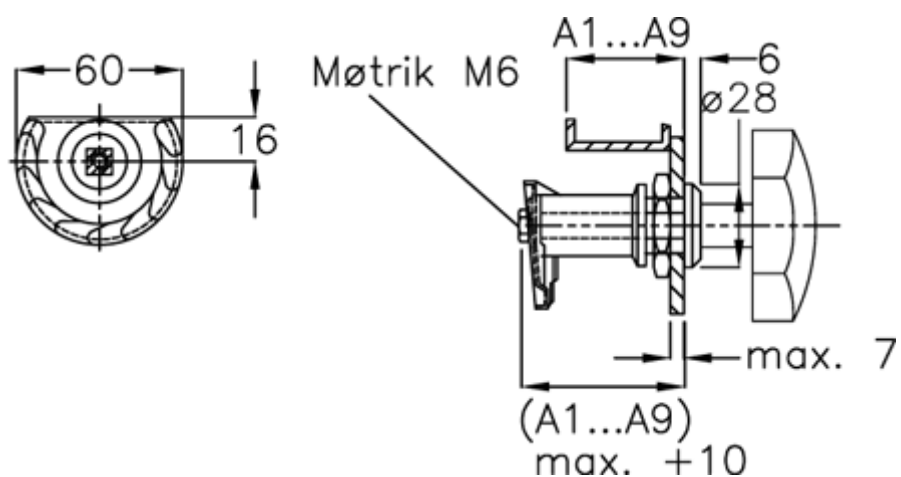

# Data Sheet

Article number: 209180431  
Description: E+G Door lock  
GN 119-SG-A3-NI

## Measures

Door + frame thickness = 27-35  
Measure type = A3